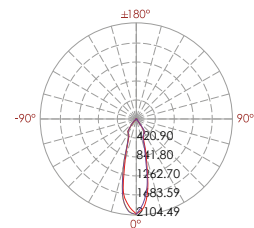

Wall Mounting Flood & Spot Light SAWA

sanded dark grey | silver grey | sanded black

12# Die-casting dark grey powder coated aluminum.
T=60-80µm. Adhesion of ISO class 1/ASTM class 4B

332 211

LED Power

24V - 11,5W
120/240V - 12,6W

Colour Temp

3000K
6000K

Luminous

1050 lm
956 lm

LIGHT DISTRIBUTION

15°

24°

38°

60°