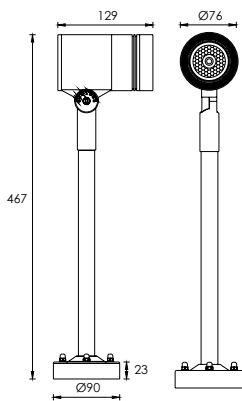

Wall Mounting Flood & Spot Light SAWA

sanded dark grey | silver grey | sanded black

12# Die-casting dark grey powder coated aluminum.
T=60-80µm. Adhesion of ISO class 1/ASTM class 4B

332 211

LED Power

24V - 11,5W
120/240V - 12,6W

Colour Temp

3000K
6000K

Luminous

1050 lm
956 lm

LIGHT DISTRIBUTION

15°

24°

38°

60°